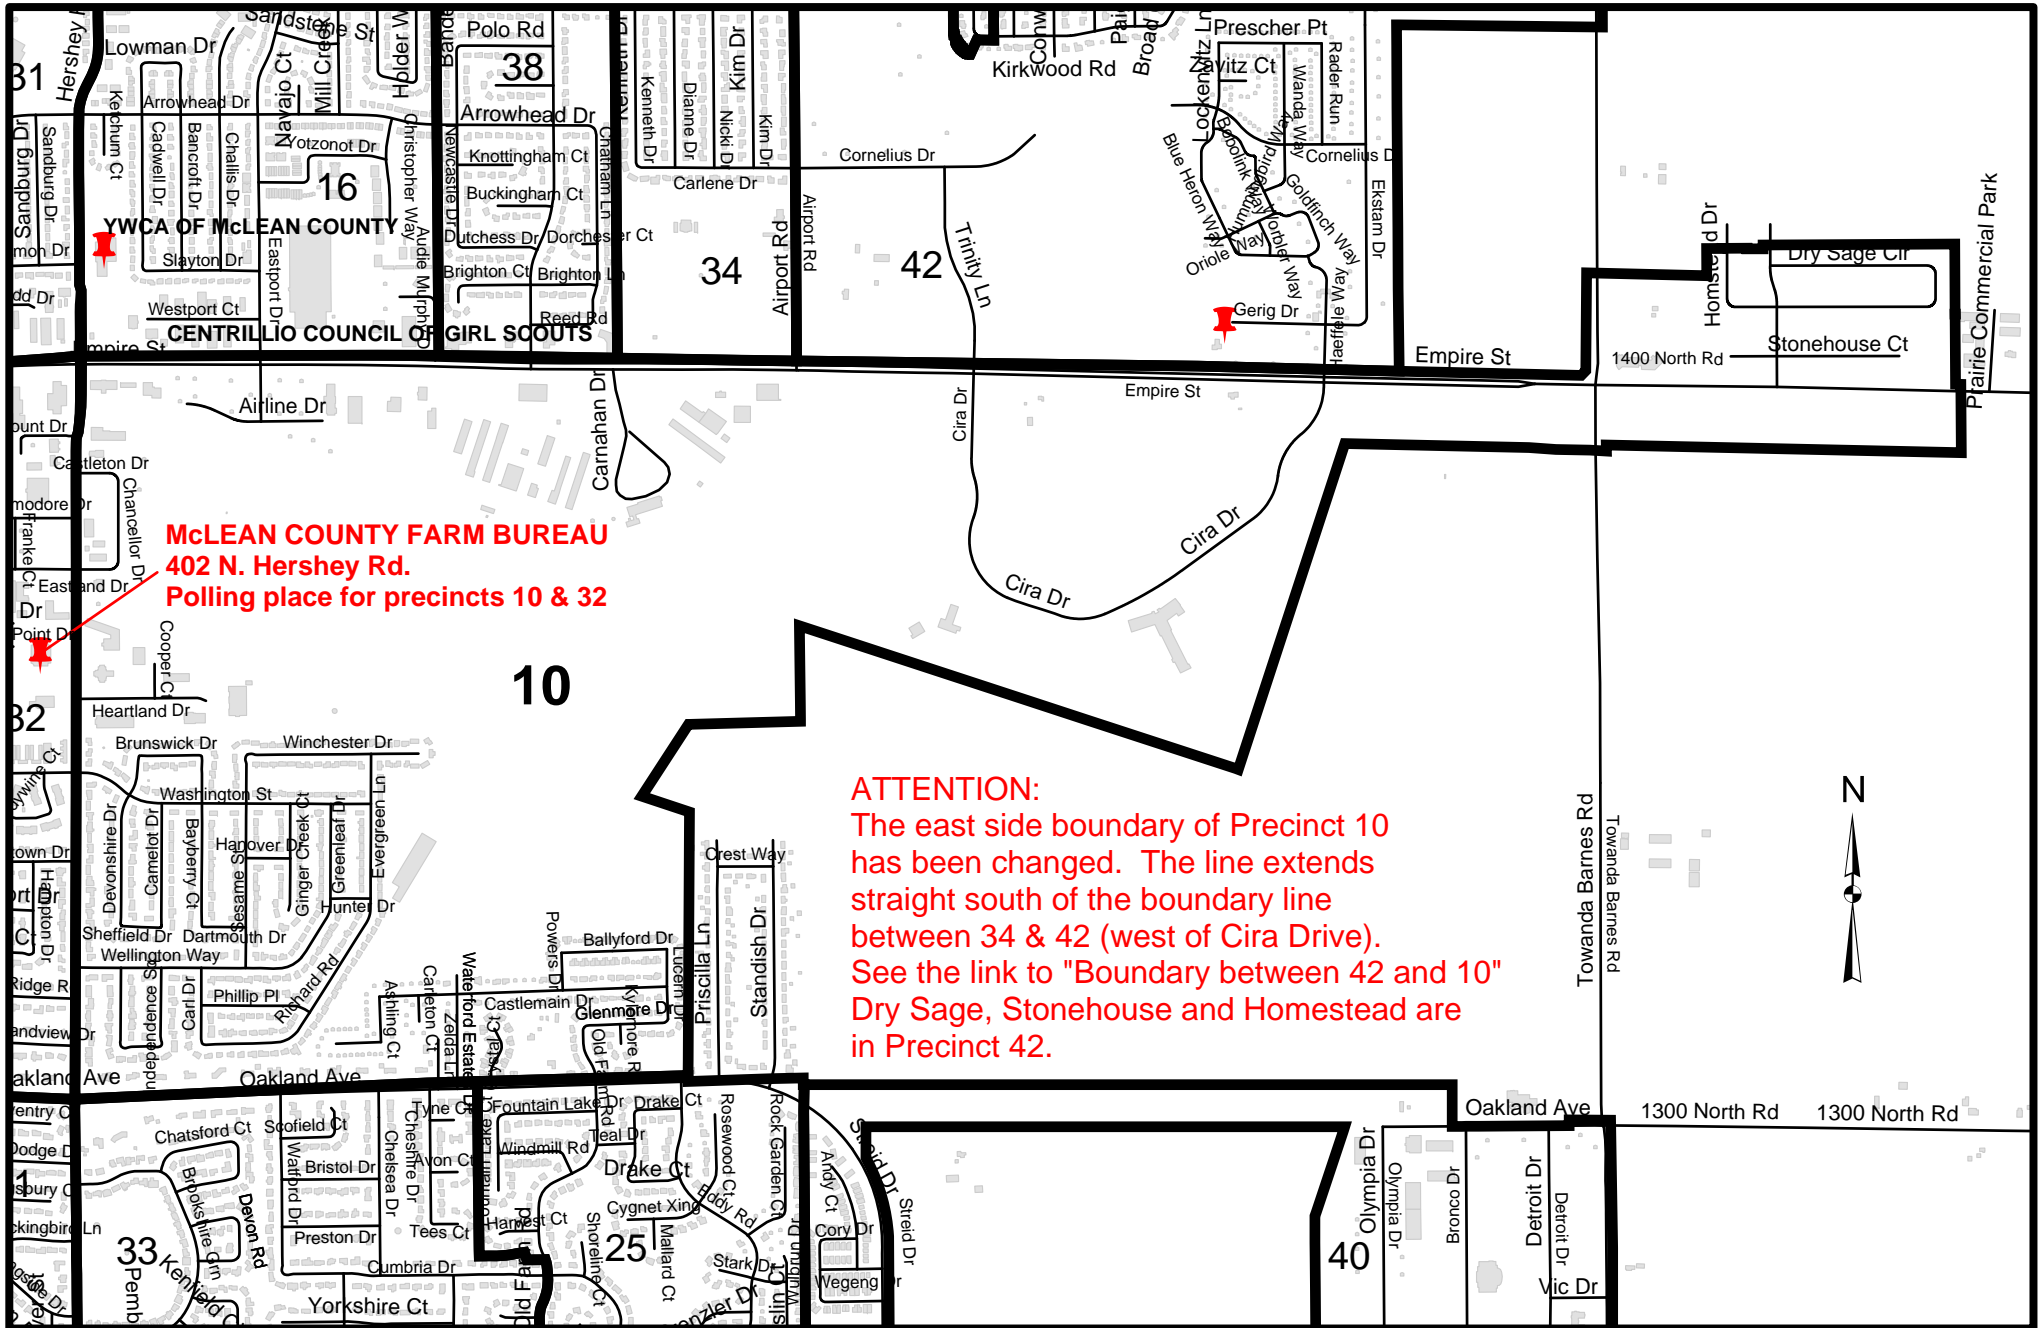

City of Bloomington Precinct 10

City of Bloomington Board of Election Commissioners
115 E. Washington St. Rm. 403, PO Box 2400
Bloomington, IL 61702
309.888.5136 www.becvote.org
Data Source: McLean County GIS

10/2008

McLEAN COUNTY FARM BUREAU
402 N. Hershey Rd.
Polling place for precincts 10 & 32

ATTENTION:
The east side boundary of Precinct 10 has been changed. The line extends straight south of the boundary line between 34 & 42 (west of Cira Drive). See the link to "Boundary between 42 and 10" Dry Sage, Stonehouse and Homestead are in Precinct 42.